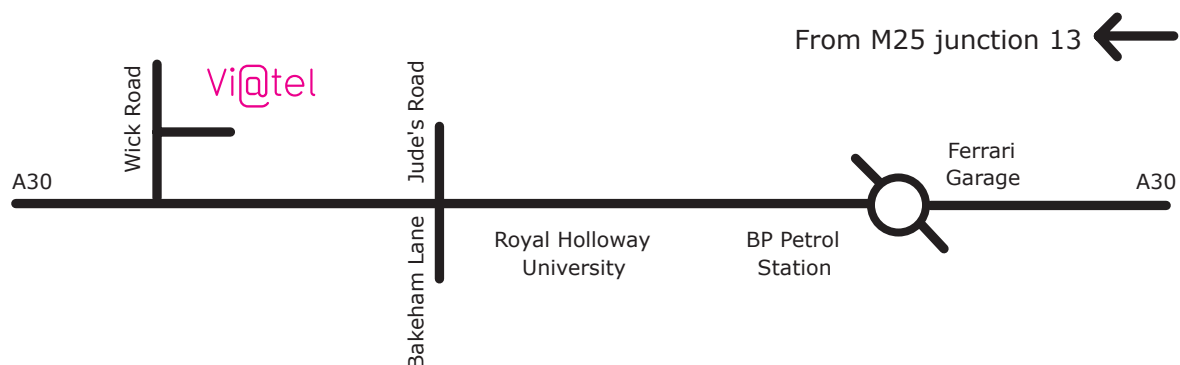

## Directions to Inbucon House, Egham

Inbucon House, Wick Road, Egham, Surrey TW20 0HR  
Telephone: 01784 494200 Facsimile: 01784 494 101

### AREA APPROACH MAP

The below diagram shows approach to us from motorways

### Directions By Car

From the M25 Exit at Junction 13. Take the A30 sign posted Egham. The A30 turns sharp left under the M25 to the Runnymede roundabout. Take the second exit from the roundabout, sign posted A30 and the Royal Holloway University. Go straight over the small roundabout with the Ferrari garage on your right. Follow this road up the hill, past Royal Holloway University on your left and over the traffic lights at the crossroads. Wick Road is the first on your right (also showing a sign to Savill Garden). Inbucon House can be found on the first right after you turn into Wick Road.